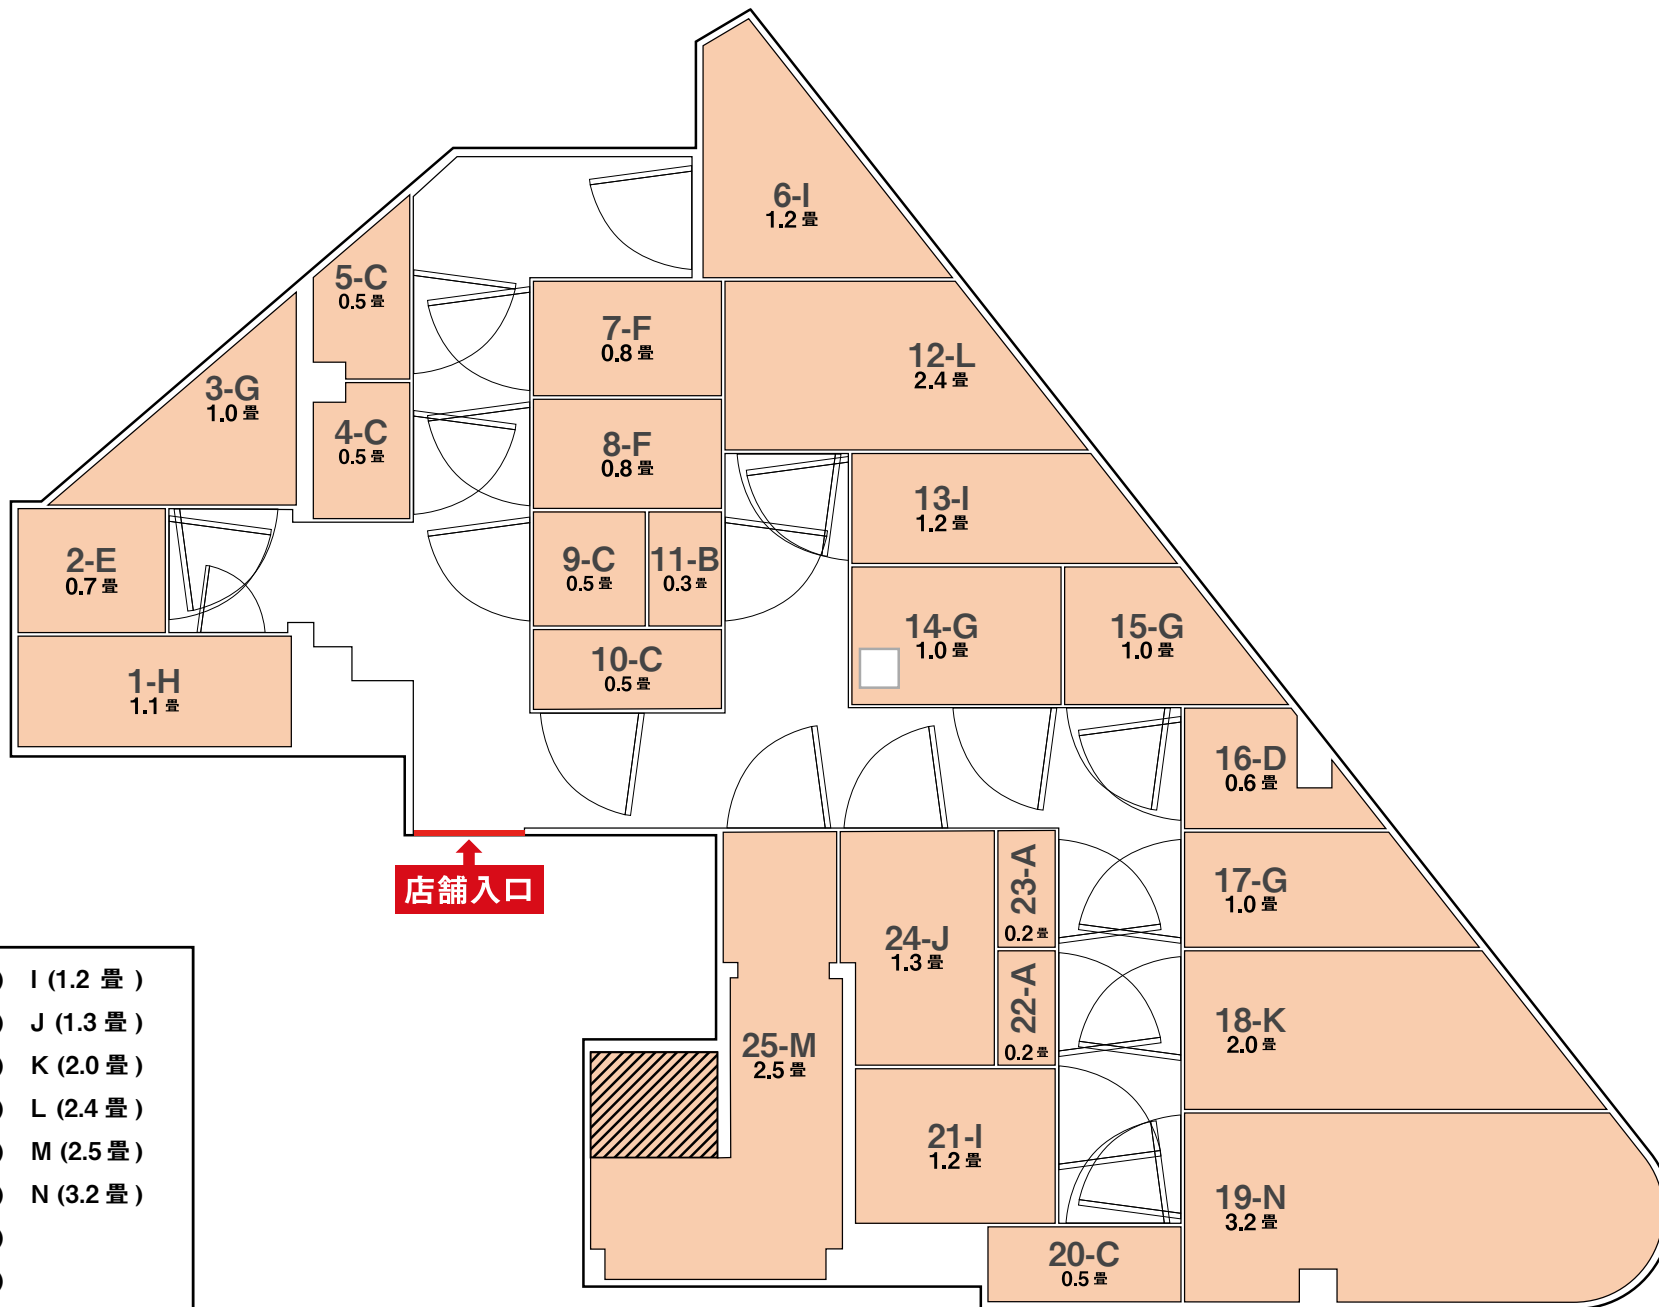

FLOOR MAP

1000105 号店・富士見台駅南店

A (0.2 畳)	I (1.2 畳)
B (0.3 畳)	J (1.3 畳)
C (0.5 畳)	K (2.0 畳)
D (0.6 畳)	L (2.4 畳)
E (0.7 畳)	M (2.5 畳)
F (0.8 畳)	N (3.2 畳)
G (1.0 畳)	
H (1.1 畳)	