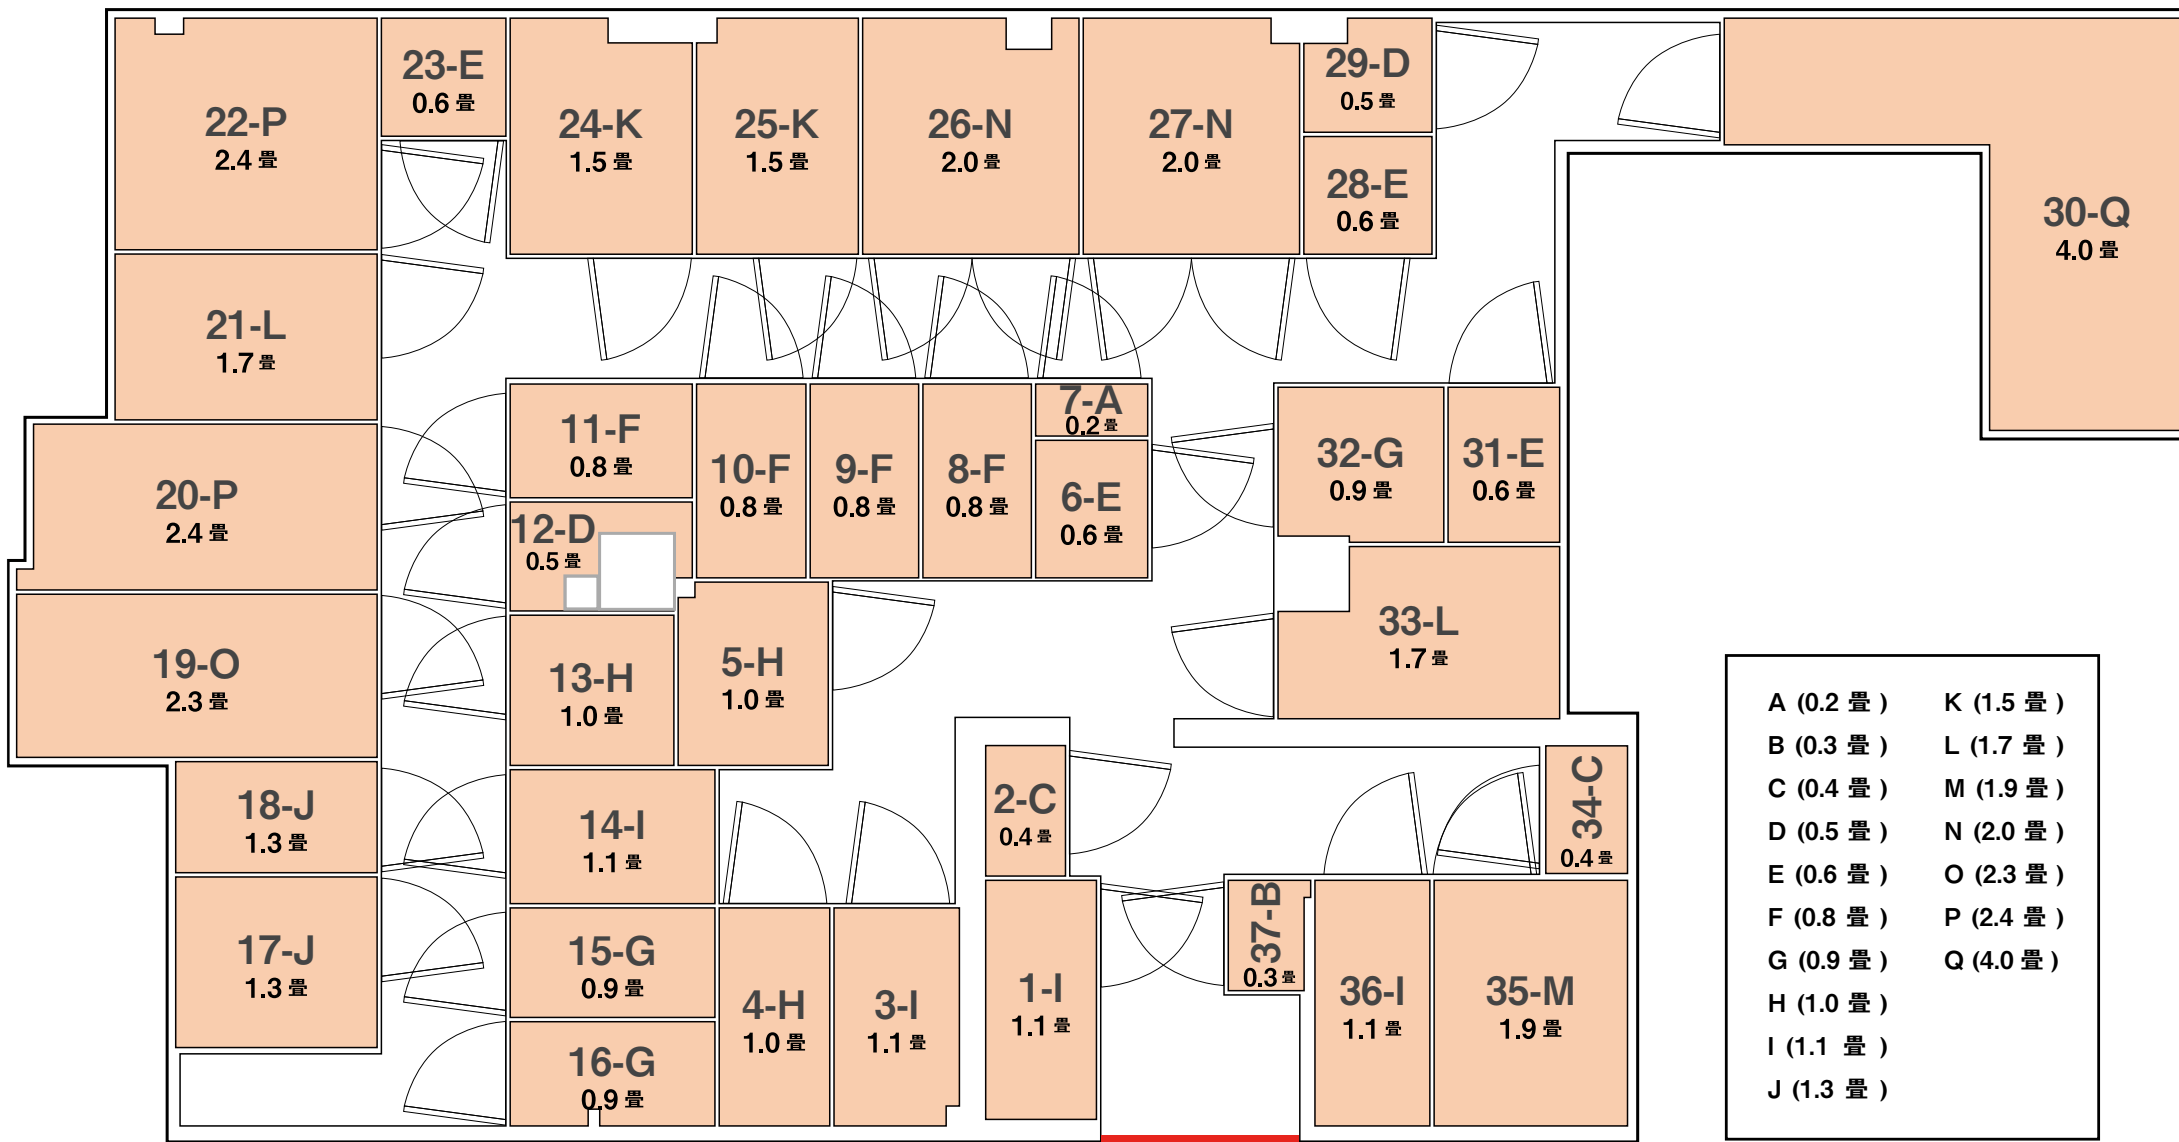

# FLOOR MAP

1000063号店・文京白山駅前店

A (0.2 畳)	K (1.5 畳)
B (0.3 畳)	L (1.7 畳)
C (0.4 畳)	M (1.9 畳)
D (0.5 畳)	N (2.0 畳)
E (0.6 畳)	O (2.3 畳)
F (0.8 畳)	P (2.4 畳)
G (0.9 畳)	Q (4.0 畳)
H (1.0 畳)	
I (1.1 畳)	
J (1.3 畳)	

↑  
店舗入口