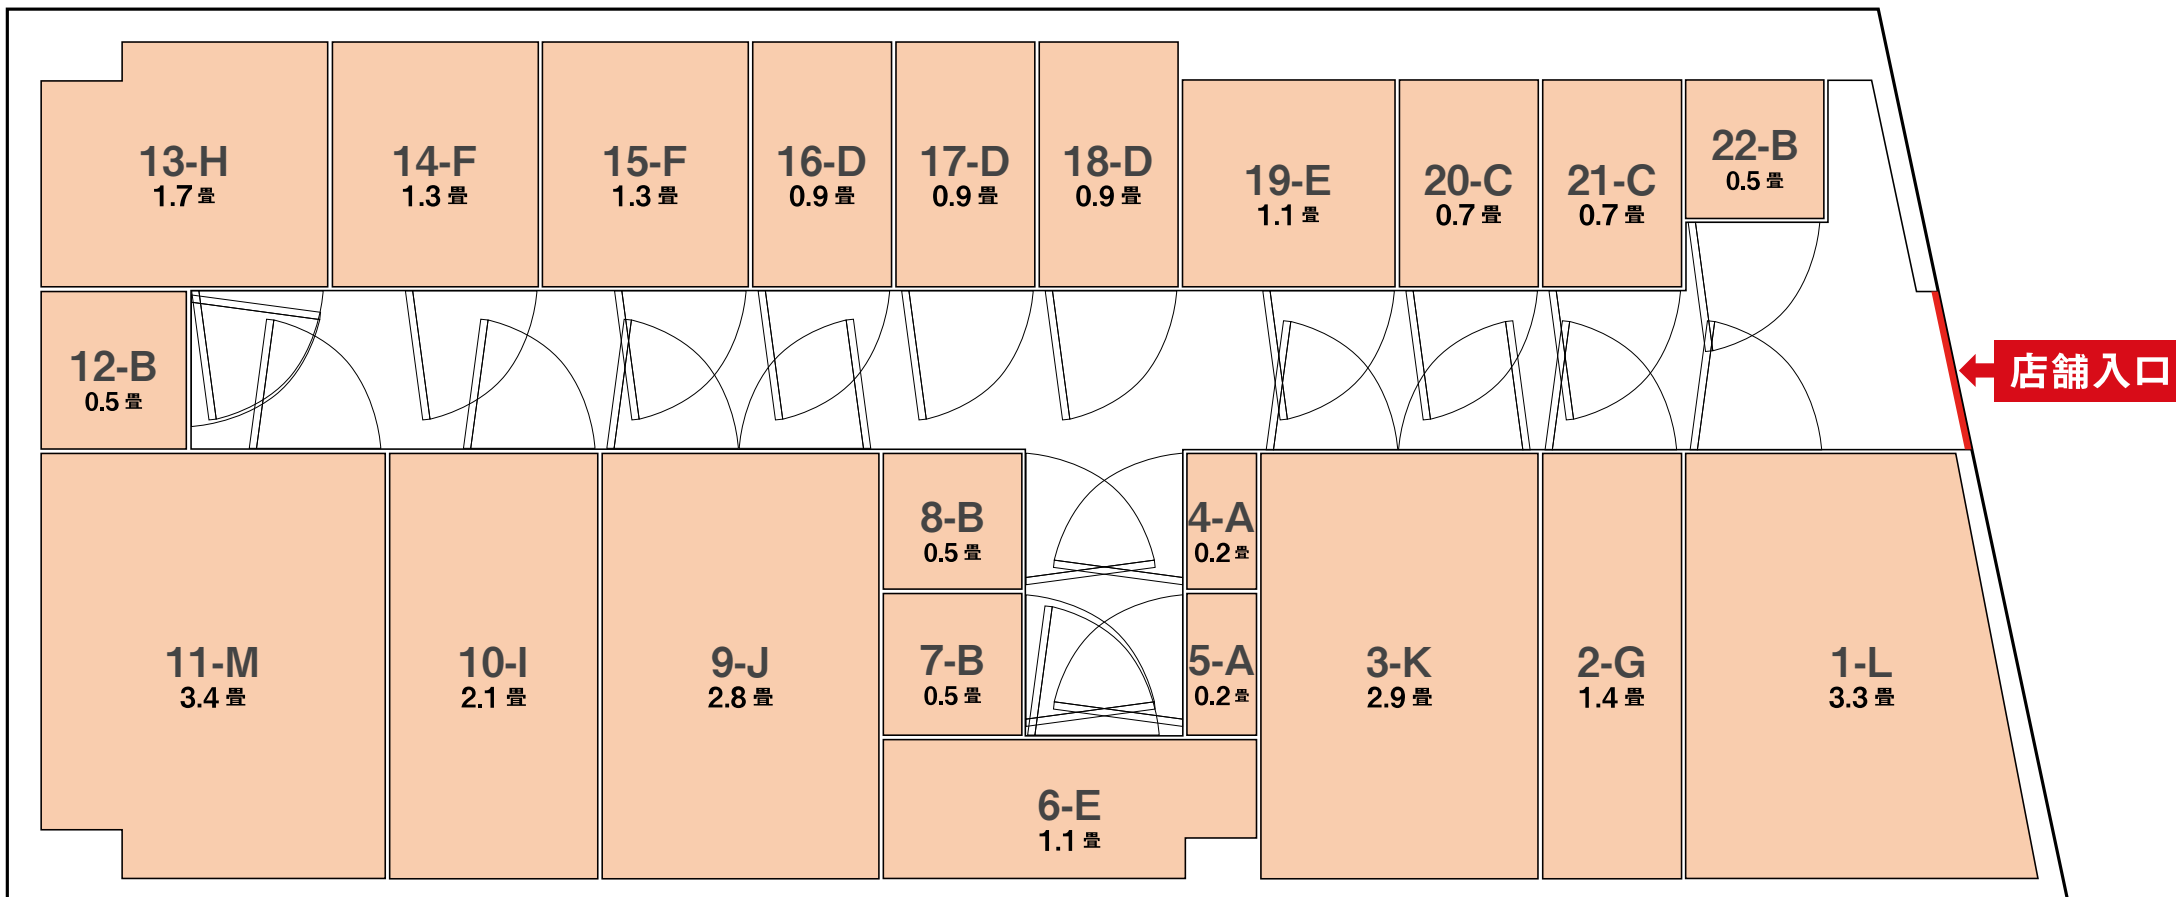

FLOOR MAP

1000038号店・板橋蓮根1丁目店

A (0.2 畳)	H (1.7 畳)
B (0.5 畳)	I (2.1 畳)
C (0.7 畳)	J (2.8 畳)
D (0.9 畳)	K (2.9 畳)
E (1.1 畳)	L (3.3 畳)
F (1.3 畳)	M (3.4 畳)
G (1.4 畳)	